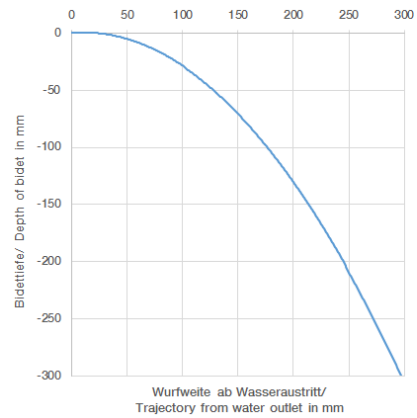

Single-lever bidet mixer with pop-up waste - Chrome

IMO

33 600 670

- 130mm projection
- fixed spout
- ball-joint pivotable through 30°
- rectangular, air-enriched flow
- height of mixer 188 mm
- height up to aerator 77 mm
- hole diameter 35 mm
- 2x screw-in M 10 x 1 pressure hose, leak-tested
- max. flow 7 l/min

mm [inches]

Flow rate chart

Trajectory diagram

Certificates

LGA_19543.

33 600 670

Spare parts list

No.	Item Number	Name	Quantity used	Delivery time
1	90 31 20 087 00-00	plug	1	10
2	90 31 11 030 00 90	pin	1	2
3	09 20 67 003-00	handle	1	10
4	09 28 30 019-00	cover	1	10
5	90 23 10 066 00 90	nut	1	2
6	90 15 05 042 00 90	cartridge	1	2
7	09 14 10 102 90	seal	1	2
8	90 28 22 246 00-00	spout	1	10
9	09 20 67 002-00	handle	1	10
10	09 14 10 119 90	seal	1	2
11	09 28 10 109-07	ring	1	30
12	09 31 09 080-00	pull-rod	1	10
13	04 30 04 104 00 90	hose	2	2
14	09 31 11 012 90	pin	1	2
15	04 30 11 085 88 90	fixing set	1	2
16	90 11 01 001 00-00	pop-up waste	1	10