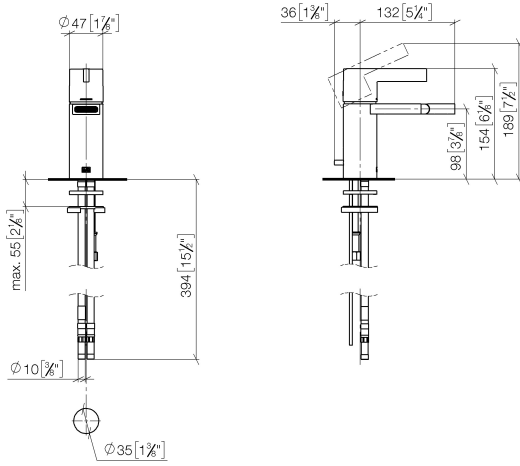

Single-lever bidet mixer with pop-up waste - Chrome

IMO

33 600 670

- 130mm projection
- fixed spout
- ball-joint pivotable through 30°
- rectangular, air-enriched flow
- height of mixer 188 mm
- height up to aerator 77 mm
- hole diameter 35 mm
- 2x screw-in M 10 x 1 pressure hose, leak-tested
- max. flow 7 l/min

	Chrome	33 600 670-00
	Brushed Platinum	33 600 670-06
	Platinum	33 600 670-08
	Brushed Durabronze (23kt Gold)	33 600 670-28
	Brushed Chrome	33 600 670-93
	Brushed Dark Platinum	33 600 670-99

33 600 670

mm [inches]

Flow rate chart

Trajectory diagram

Certificates

LGA_19543.

33 600 670

Spare parts list

No.	Item Number	Name	Quantity used	Delivery time
1	90 31 20 087 00-00	plug	1	10
2	90 31 11 030 00 90	pin	1	2
3	09 20 67 003-00	handle	1	10
4	09 28 30 019-00	cover	1	10
5	90 23 10 066 00 90	nut	1	2
6	90 15 05 042 00 90	cartridge	1	2
7	09 14 10 102 90	seal	1	2
8	90 28 22 246 00-00	spout	1	10
9	09 20 67 002-00	handle	1	10
10	09 14 10 119 90	seal	1	2
11	09 28 10 109-07	ring	1	30
12	09 31 09 080-00	pull-rod	1	10
13	04 30 04 104 00 90	hose	2	2
14	09 31 11 012 90	pin	1	2
15	04 30 11 085 88 90	fixing set	1	2
16	90 11 01 001 00-00	pop-up waste	1	10