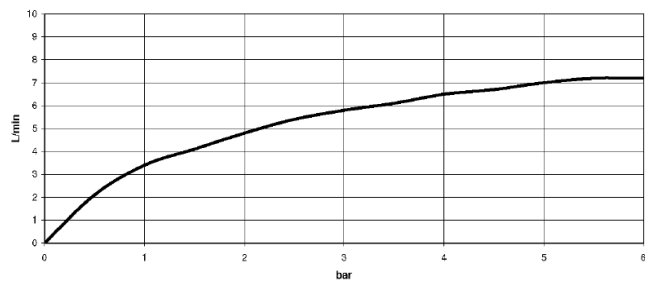

Single-lever bidet mixer with pop-up waste - Chrome

IMO

33 600 670

- 130mm projection
- fixed spout
- ball-joint pivotable through 30°
- rectangular, air-enriched flow
- height of mixer 188 mm
- height up to aerator 77 mm
- hole diameter 35 mm
- 2x screw-in M 10 x 1 pressure hose, leak-tested
- max. flow 7 l/min

	Chrome	33 600 670-00
	Brushed Platinum	33 600 670-06
	Platinum	33 600 670-08
	Brushed Durabronze (23kt Gold)	33 600 670-28
	Brushed Chrome	33 600 670-93
	Brushed Dark Platinum	33 600 670-99

33 600 670

mm [inches]

Flow rate chart

Trajectory diagram

Certificates

LGA_19543.

33 600 670

Spare parts list

No.	Item Number	Name	Quantity used	Delivery time
1	90 31 20 087 00-00	plug	1	10
2	90 31 11 030 00 90	pin	1	2
3	09 20 67 003-00	handle	1	10
4	09 28 30 019-00	cover	1	10
5	90 23 10 066 00 90	nut	1	2
6	90 15 05 042 00 90	cartridge	1	2
7	09 14 10 102 90	seal	1	2
8	90 28 22 246 00-00	spout	1	10
9	09 20 67 002-00	handle	1	10
10	09 14 10 119 90	seal	1	2
11	09 28 10 109-07	ring	1	30
12	09 31 09 080-00	pull-rod	1	10
13	04 30 04 104 00 90	hose	2	2
14	09 31 11 012 90	pin	1	2
15	04 30 11 085 88 90	fixing set	1	2
16	90 11 01 001 00-00	pop-up waste	1	10